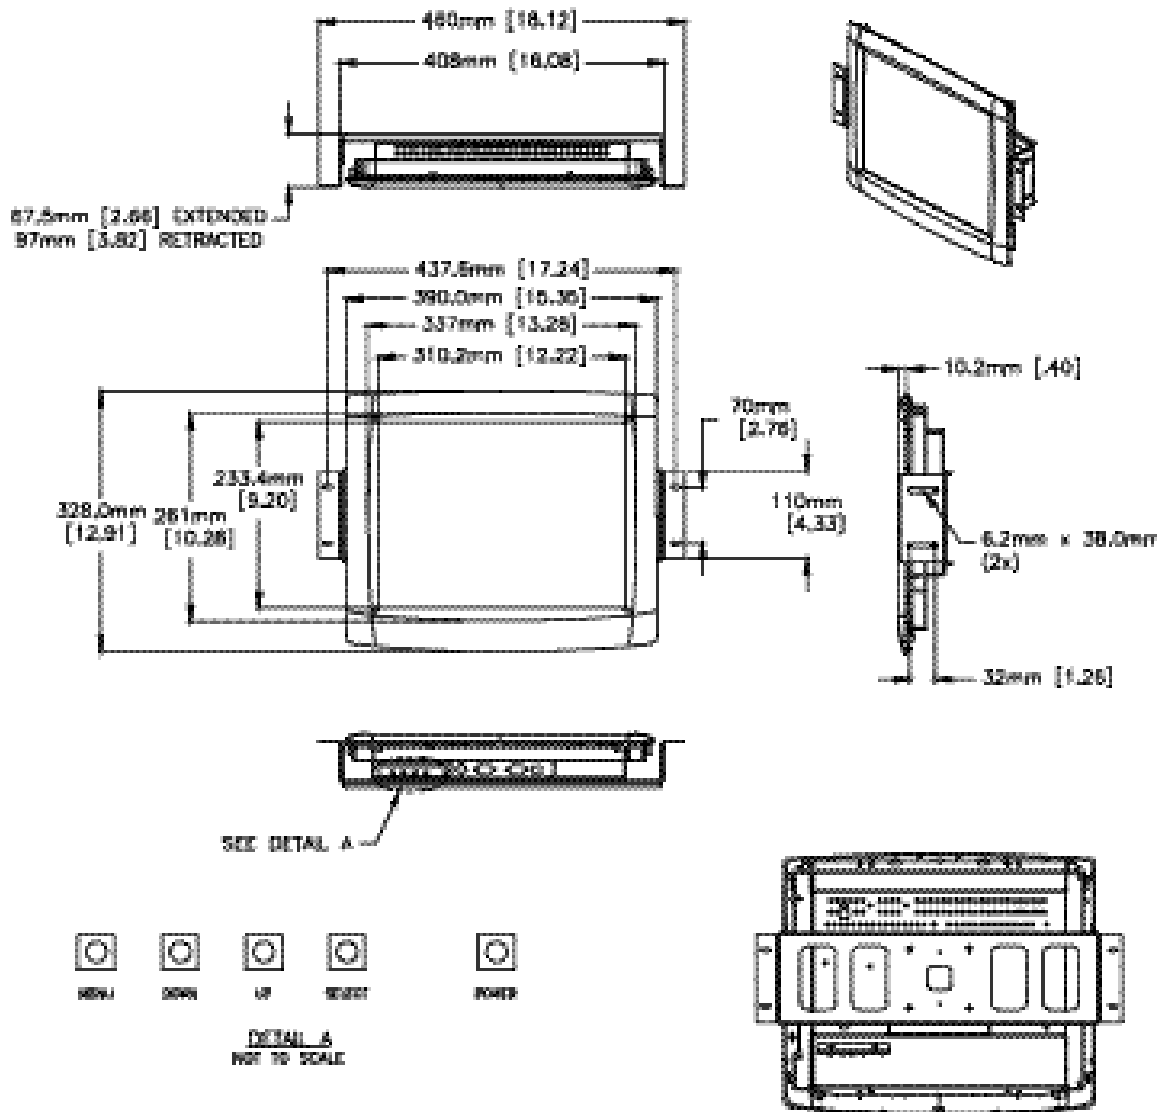

15" LCD Touchmonitor

- Users should independently evaluate the suitability of the product for their application.
- All prices, models, and availability subject to change without notice.
- Stock quantities may be limited. Larger quantities are available within one week.
- For Product Agency Certifications refer to our Web site.